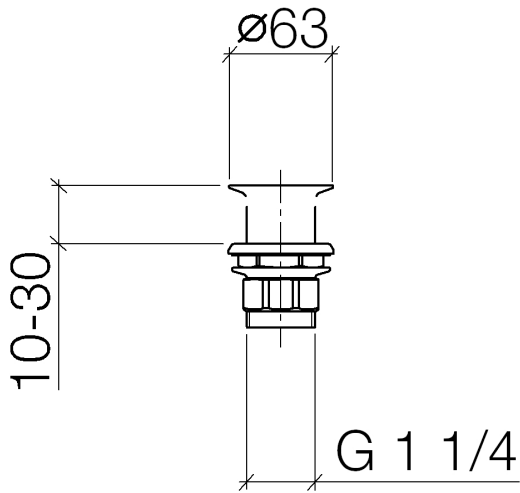

10 110 970

Fits: IMO, LULU, MADISON, MEM, TARA,
CL.1, LISSÉ, VAIA, META, CYO

	Platinum	10 110 970-08
	Chrome	10 110 970-00
	Brushed Platinum	10 110 970-06
	Durabress (23kt Gold)	10 110 970-09
	Dark Chrome	10 110 970-19
	Light Gold	10 110 970-26
	Brushed Light Gold	10 110 970-27
	Brushed Durabress (23kt Gold)	10 110 970-28
	Matte Black	10 110 970-33
	Brushed Bronze	10 110 970-42
	Brushed Champagne (22kt Gold)	10 110 970-46
	Champagne (22kt Gold)	10 110 970-47
	Brushed Chrome	10 110 970-93
	Brushed Dark Platinum	10 110 970-99

Grated waste 1 1/4" - Platinum

IMO

10 110 970

Only suitable for sinks without an overflow.

10 110 970

10 110 970

Parts for other finishes can be found here: [Chrome](#)

Spare parts list

No.	Item Number	Name	Quantity used	Delivery time
1	09 11 01 025-08	cup	1	60
2	09 14 05 039 90	seal	1	2
3	09 14 03 025 90	seal	1	2
4	09 23 10 017 90	nut	1	2
5	09 23 10 020-08	nut	1	60