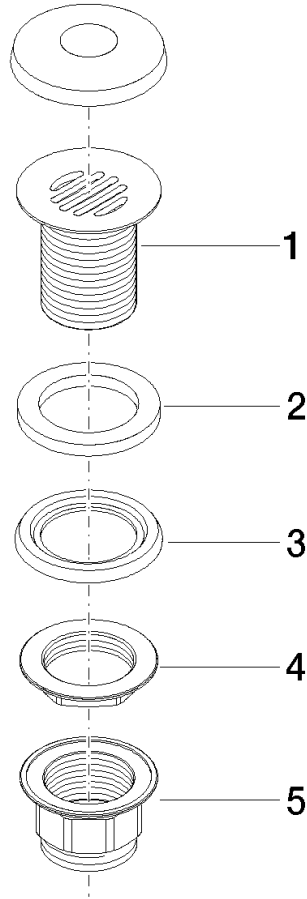

10 110 970

Fits: IMO, LULU, MADISON, MEM, TARA,
CL.1, LISSÉ, VAIA, META, CYO

	Platinum	10 110 970-08
	Chrome	10 110 970-00
	Brushed Platinum	10 110 970-06
	Durabress (23kt Gold)	10 110 970-09
	Dark Chrome	10 110 970-19
	Light Gold	10 110 970-26
	Brushed Light Gold	10 110 970-27
	Brushed Durabress (23kt Gold)	10 110 970-28
	Matte Black	10 110 970-33
	Brushed Bronze	10 110 970-42
	Brushed Champagne (22kt Gold)	10 110 970-46
	Champagne (22kt Gold)	10 110 970-47
	Brushed Chrome	10 110 970-93
	Brushed Dark Platinum	10 110 970-99

Grated waste 1 1/4" - Platinum

IMO

10 110 970

Only suitable for sinks without an overflow.

10 110 970

10 110 970

Parts for other finishes can be found here: [Chrome](#)

Spare parts list

No.	Item Number	Name	Quantity used	Delivery time
1	09 11 01 025-08	cup	1	60
2	09 14 05 039 90	seal	1	2
3	09 14 03 025 90	seal	1	2
4	09 23 10 017 90	nut	1	2
5	09 23 10 020-08	nut	1	60